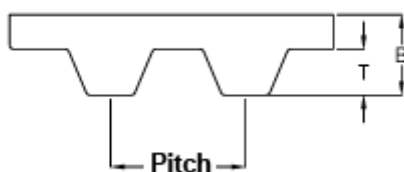

Data Sheet

Article number: 602931410027

Description: Gates Open timing belt rubber
XL-050-glass cord

Measures

B = 2.3
Pitch = 1/5"
T = 1.27
Width = 050